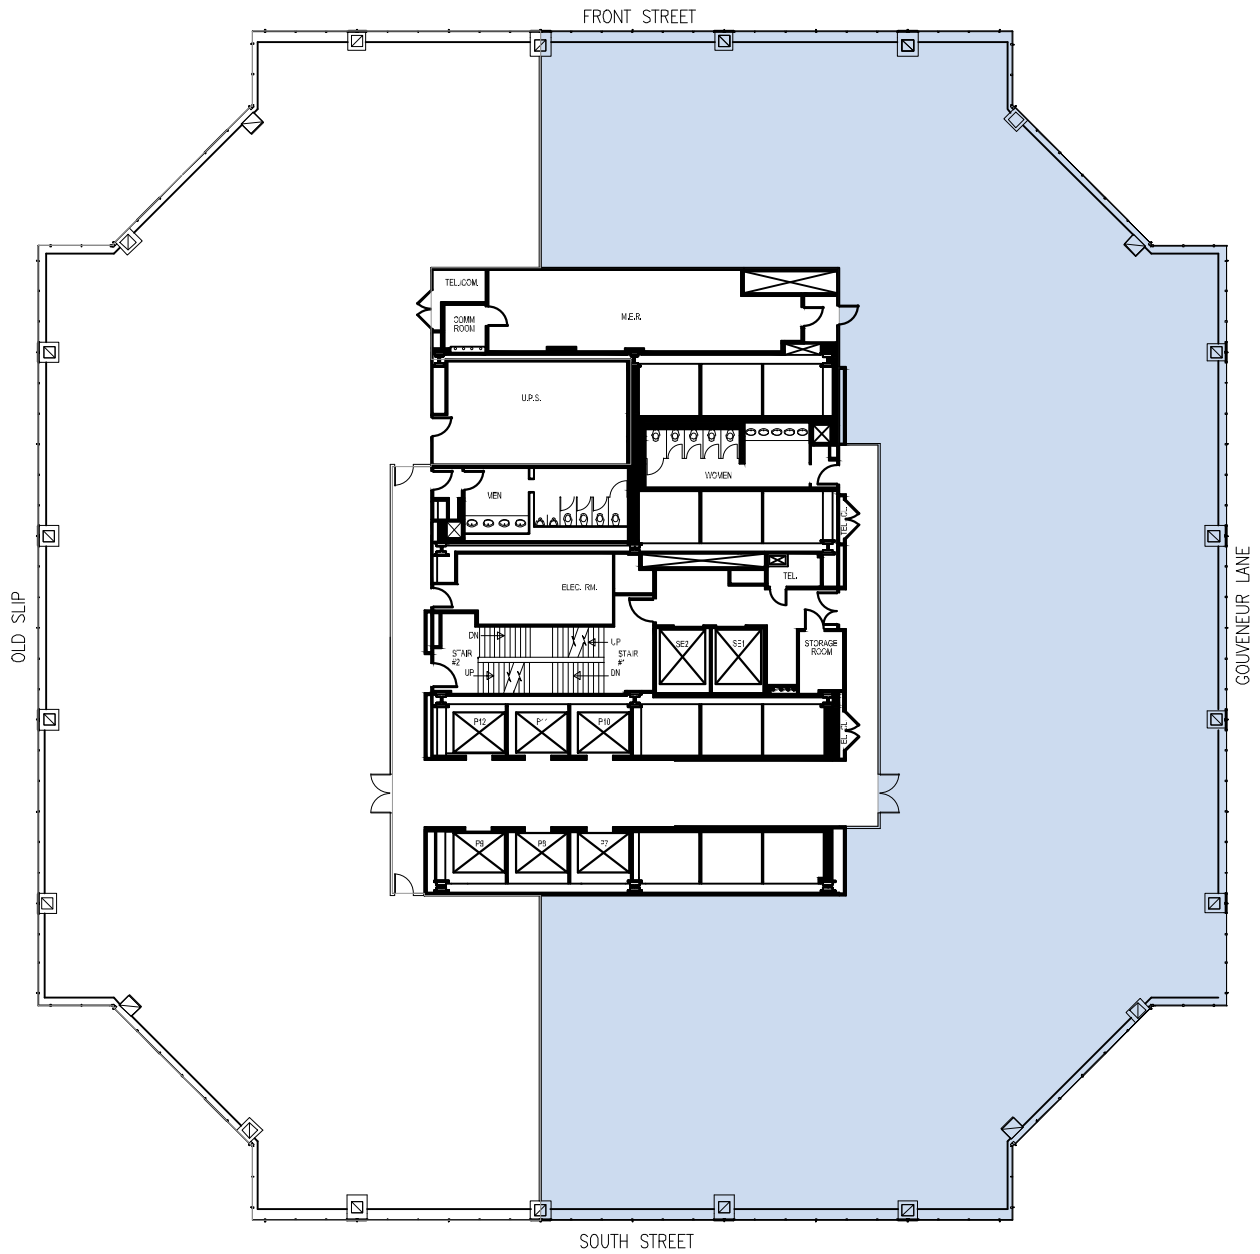

32 | OS

SUITE 1602
20,448 RSF

For leasing information, please contact:
Daniel Birney dbirney@rxrrealty.com 212.204.8653
32OS.com